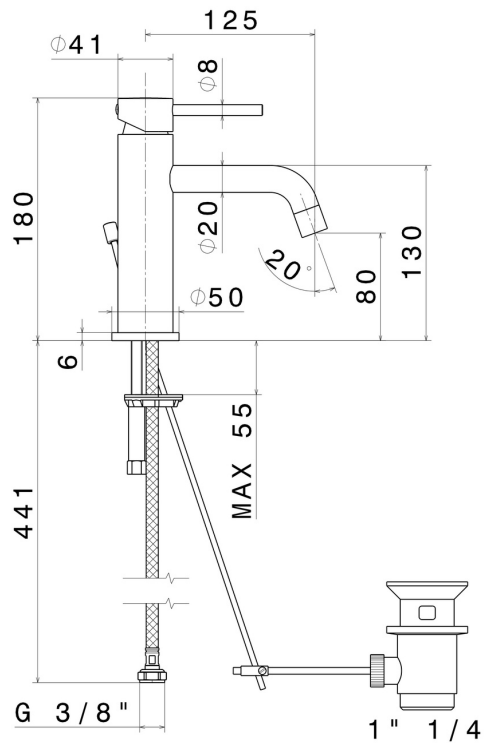

## 4200.M0.075

Single lever basin mixer - finish Copper Glossy

### FEATURES

Material	<b>Brass</b>
Technology	<b>Low Lead - Save Water</b>
Installation	<b>Freestanding</b>
Version	<b>Standard</b>
Hole type	<b>Single hole</b>
Control type	<b>Single lever</b>
Waste / Drain set	<b>With waste set</b>
Water mixing	<b>Mechanical</b>

### TECHNICAL DRAWING

**XT**

**4200.M0.075**

Single lever basin mixer - finish Copper Glossy

**AVAILABLE FINISHES**

---

**M0.075**

Copper Glossy