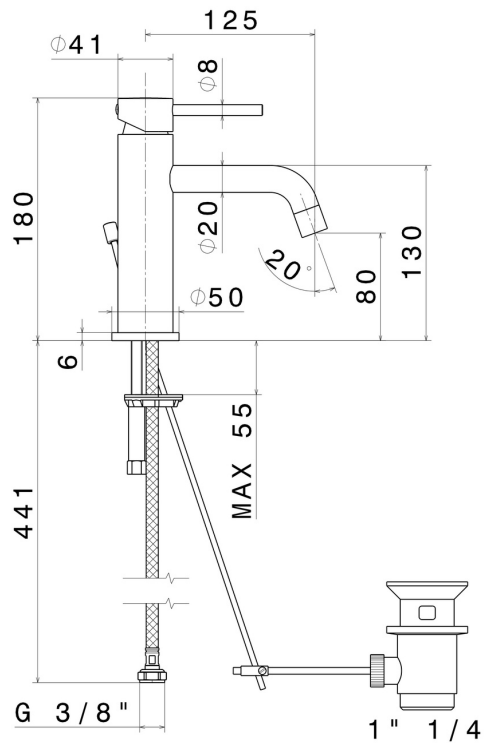

## 4200.M0.077

Single lever basin mixer - finish Carbon Satin

### FEATURES

Material	<b>Brass</b>
Technology	<b>Low Lead - Save Water</b>
Installation	<b>Freestanding</b>
Version	<b>Standard</b>
Hole type	<b>Single hole</b>
Control type	<b>Single lever</b>
Waste / Drain set	<b>With waste set</b>
Water mixing	<b>Mechanical</b>

### TECHNICAL DRAWING

**XT**

**4200.M0.077**

Single lever basin mixer - finish Carbon Satin

**AVAILABLE FINISHES**

---

**M0.077**

Carbon Satin