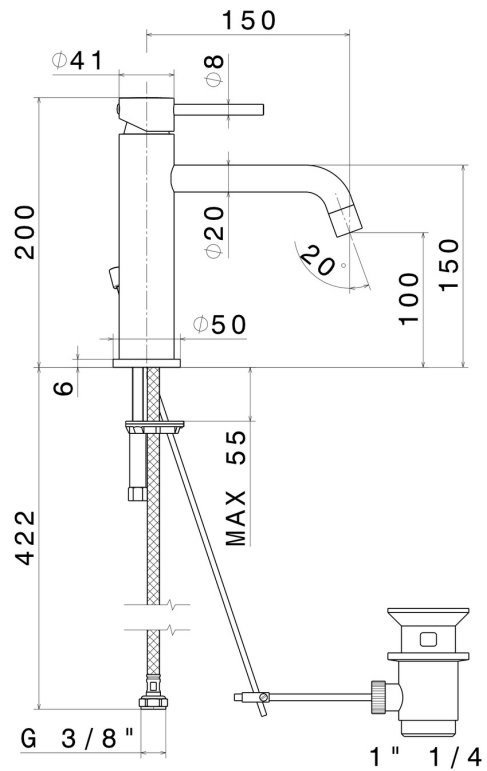

TECHNICAL DRAWING

AR Preview
try it in your home

More Details
on our [website](#)