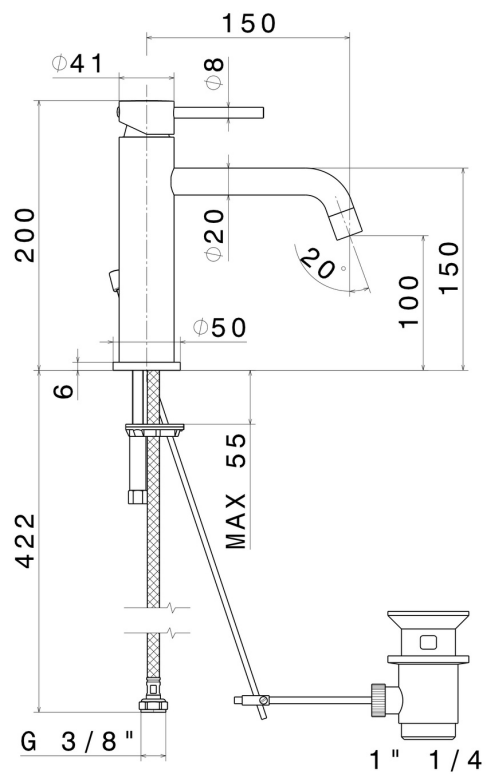

XT

4201.01.093

Single lever basin mixer - finish Matt Black

FEATURES

Material	Brass
Technology	Low Lead - Save Water
Installation	Freestanding
Spout	Long spout
Version	Standard
Hole type	Single hole
Control type	Single lever
Waste / Drain set	With waste set
Water mixing	Mechanical

TECHNICAL DRAWING

XT

4201.01.093

Single lever basin mixer - finish Matt Black

AVAILABLE FINISHES

01.093

Matt Black

01.014