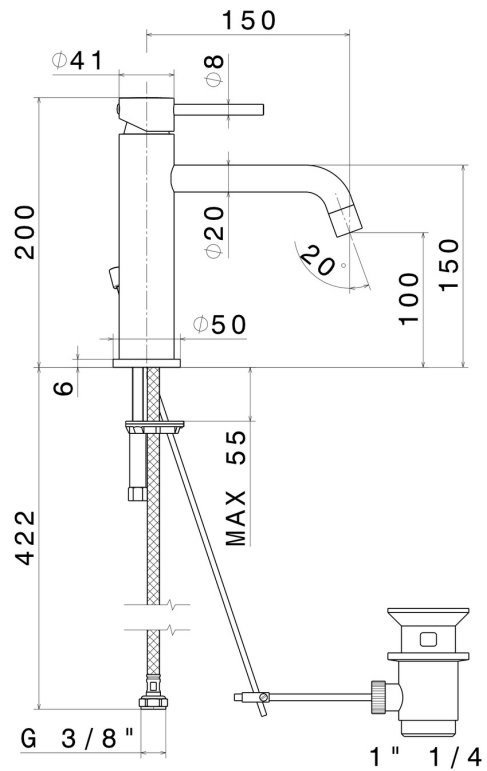

XT

4201.21.018

Single lever basin mixer - finish Chrome

FEATURES

Material	Brass
Technology	Low Lead - Save Water
Installation	Freestanding
Spout	Long spout
Version	Standard
Hole type	Single hole
Control type	Single lever
Waste / Drain set	With waste set
Water mixing	Mechanical

TECHNICAL DRAWING

 **AR Preview**
try it in your home

More Details
on our [website](#)

XT

4201.21.018

Single lever basin mixer - finish Chrome

AVAILABLE FINISHES

21.018