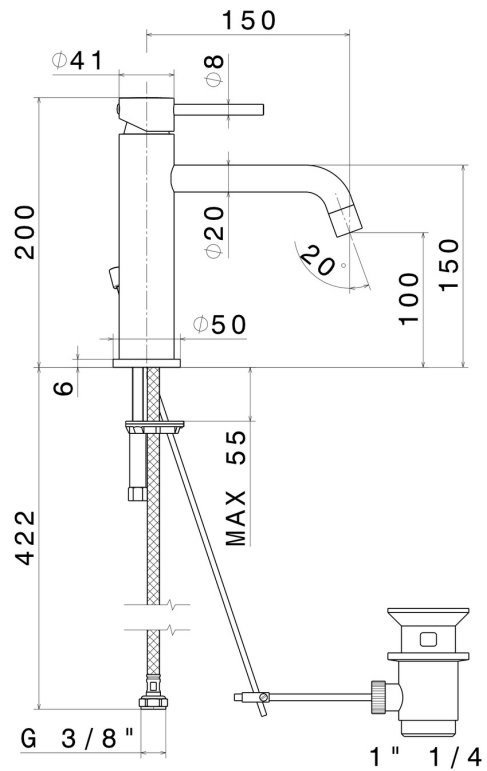

XT

4201.58.063

Single lever basin mixer - finish PVD Gun Metal

FEATURES

Material	Brass
Technology	Low Lead - Save Water
Installation	Freestanding
Spout	Long spout
Version	Standard
Hole type	Single hole
Control type	Single lever
Waste / Drain set	With waste set
Water mixing	Mechanical

TECHNICAL DRAWING

 **AR Preview**
try it in your home

More Details
on our [website](#)

XT

4201.58.063

Single lever basin mixer - finish PVD Gun Metal

AVAILABLE FINISHES

58.063