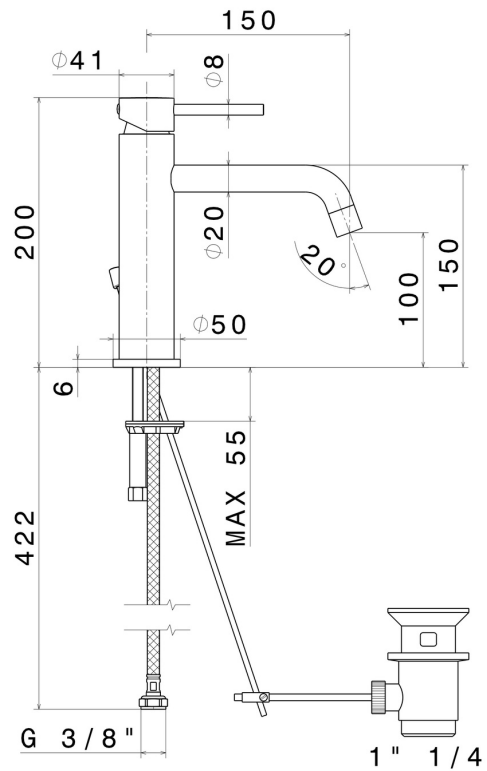

## 4201.61.020

Single lever basin mixer - finish PVD Glossy Gold

PVD Glossy Gold

### FEATURES

|                   |                              |
|-------------------|------------------------------|
| Material          | <b>Brass</b>                 |
| Technology        | <b>Low Lead - Save Water</b> |
| Installation      | <b>Freestanding</b>          |
| Spout             | <b>Long spout</b>            |
| Version           | <b>Standard</b>              |
| Hole type         | <b>Single hole</b>           |
| Control type      | <b>Single lever</b>          |
| Waste / Drain set | <b>With waste set</b>        |
| Water mixing      | <b>Mechanical</b>            |

### TECHNICAL DRAWING

**XT**

**4201.61.020**

Single lever basin mixer - finish PVD Glossy Gold

**AVAILABLE FINISHES**

---

**61.020**

PVD Glossy Gold