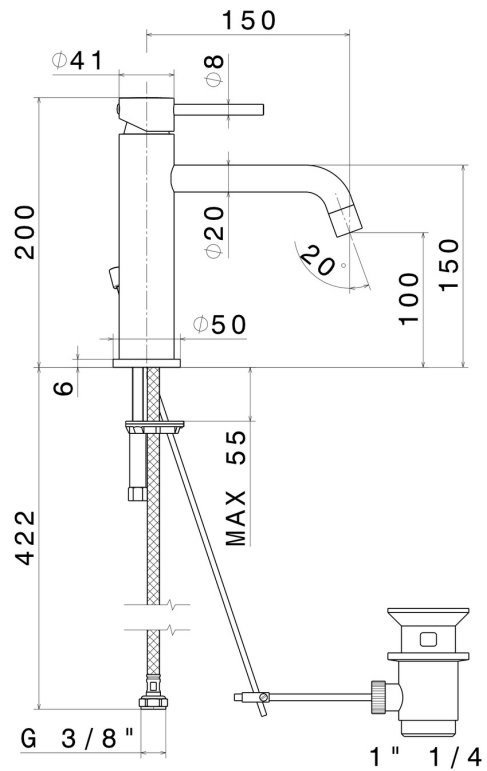

XT

4201.M0.070

Single lever basin mixer - finish Titanium Satin

FEATURES

Material	Brass
Technology	Low Lead - Save Water
Installation	Freestanding
Spout	Long spout
Version	Standard
Hole type	Single hole
Control type	Single lever
Waste / Drain set	With waste set
Water mixing	Mechanical

TECHNICAL DRAWING

 **AR Preview**
try it in your home

More Details
on our [website](#)

XT

4201.M0.070

Single lever basin mixer - finish Titanium Satin

AVAILABLE FINISHES

M0.070