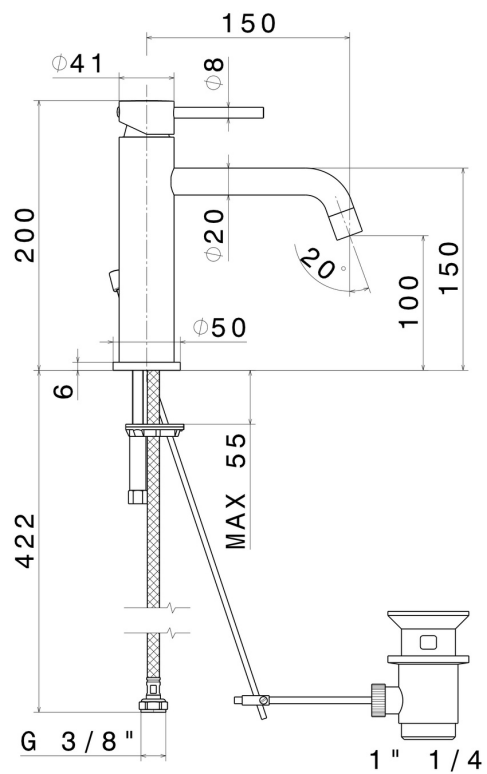

XT

4201.M0.072

Single lever basin mixer - finish Copper Satin

FEATURES

Material	Brass
Technology	Low Lead - Save Water
Installation	Freestanding
Spout	Long spout
Version	Standard
Hole type	Single hole
Control type	Single lever
Waste / Drain set	With waste set
Water mixing	Mechanical

TECHNICAL DRAWING

XT

4201.M0.072

Single lever basin mixer - finish Copper Satin

AVAILABLE FINISHES

M0.072

Copper Satin

01.014