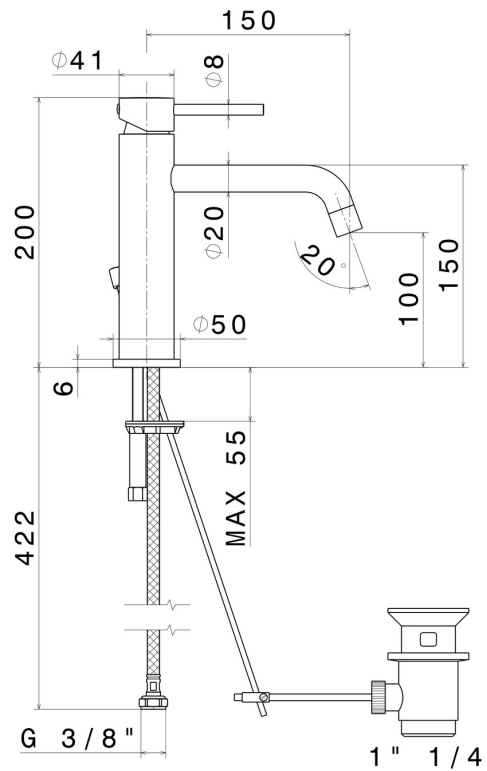

XT

4201.M0.075

Single lever basin mixer - finish Copper Glossy

FEATURES

Material	Brass
Technology	Low Lead - Save Water
Installation	Freestanding
Spout	Long spout
Version	Standard
Hole type	Single hole
Control type	Single lever
Waste / Drain set	With waste set
Water mixing	Mechanical

TECHNICAL DRAWING

XT

4201.M0.075

Single lever basin mixer - finish Copper Glossy

AVAILABLE FINISHES

M0.075

Copper Glossy

01.014