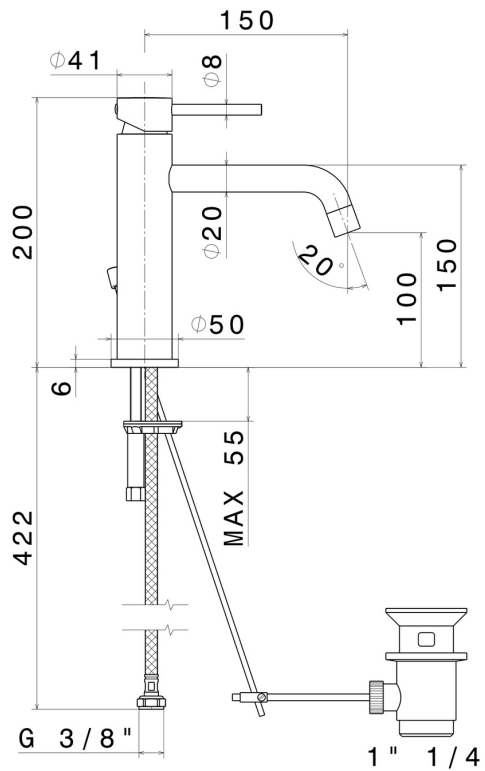

XT

4201.M0.077

Single lever basin mixer - finish Carbon Satin

FEATURES

Material	Brass
Technology	Low Lead - Save Water
Installation	Freestanding
Spout	Long spout
Version	Standard
Hole type	Single hole
Control type	Single lever
Waste / Drain set	With waste set
Water mixing	Mechanical

TECHNICAL DRAWING

XT

4201.M0.077

Single lever basin mixer - finish Carbon Satin

AVAILABLE FINISHES

M0.077

Carbon Satin

01.014