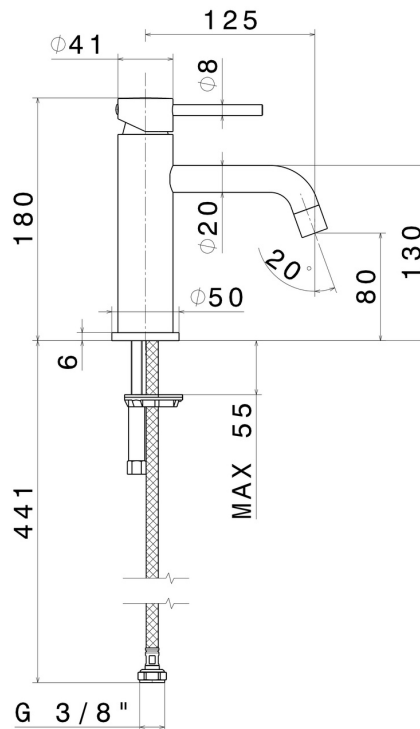

TECHNICAL DRAWING

AR Preview
try it in your home

More Details
on our [website](#)