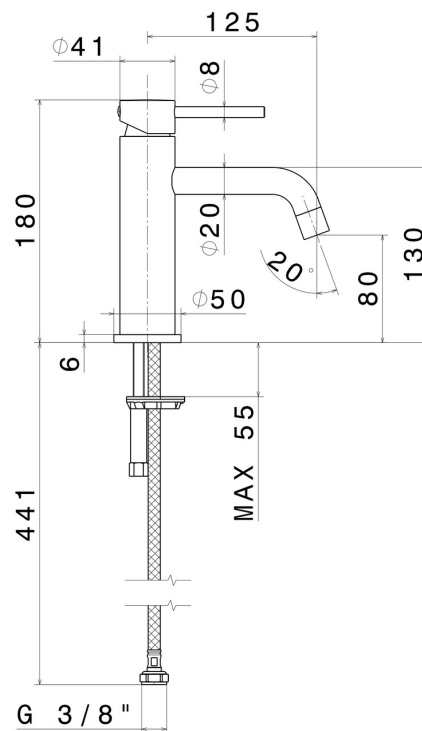

TECHNICAL DRAWING