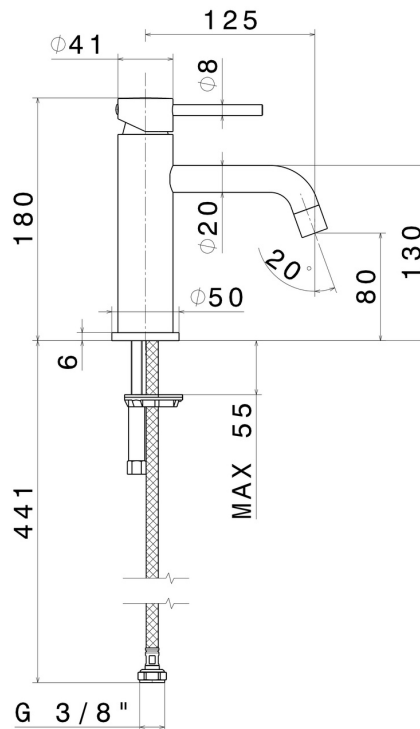

XT

4208.21.018

Single lever basin mixer - finish Chrome

Without pop-up waste set

FEATURES

Material	Brass
Technology	Low Lead - Save Water
Installation	Freestanding
Spout	Standard spout - Standard spout
Version	Standard
Hole type	Single hole
Control type	Single lever
Waste / Drain set	Without waste set
Water mixing	Mechanical

TECHNICAL DRAWING

AR Preview
try it in your home

More Details
on our [website](#)

XT

4208.21.018

Single lever basin mixer - finish Chrome

AVAILABLE FINISHES

21.018