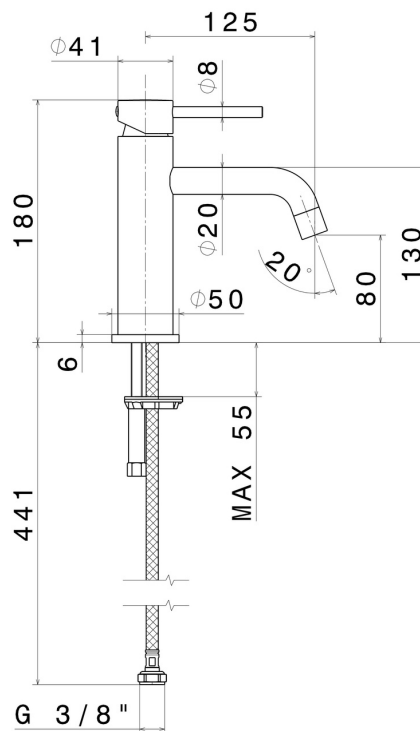

XT

4208.58.063

Single lever basin mixer - finish PVD Gun Metal

Without pop-up waste set

FEATURES

Material	Brass
Technology	Low Lead - Save Water
Installation	Freestanding
Spout	Standard spout - Standard spout
Version	Standard
Hole type	Single hole
Control type	Single lever
Waste / Drain set	Without waste set
Water mixing	Mechanical

TECHNICAL DRAWING

 **AR Preview**
try it in your home

More Details
on our [website](#)

XT

4208.58.063

Single lever basin mixer - finish PVD Gun Metal

AVAILABLE FINISHES

58.063