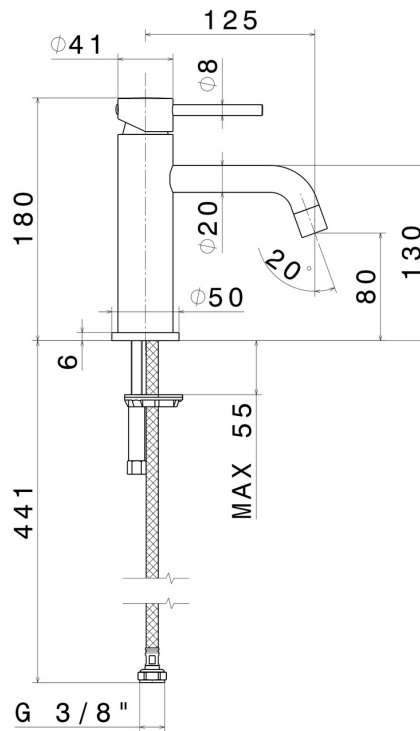

XT

4208.61.020

Single lever basin mixer - finish PVD Glossy Gold

Without pop-up waste set

PVD Glossy Gold

FEATURES

Material	Brass
Technology	Low Lead - Save Water
Installation	Freestanding
Spout	Standard spout - Standard spout
Version	Standard
Hole type	Single hole
Control type	Single lever
Waste / Drain set	Without waste set
Water mixing	Mechanical

TECHNICAL DRAWING

 **AR Preview**
try it in your home

More Details
on our [website](#)

XT

4208.61.020

Single lever basin mixer - finish PVD Glossy Gold

AVAILABLE FINISHES

61.020