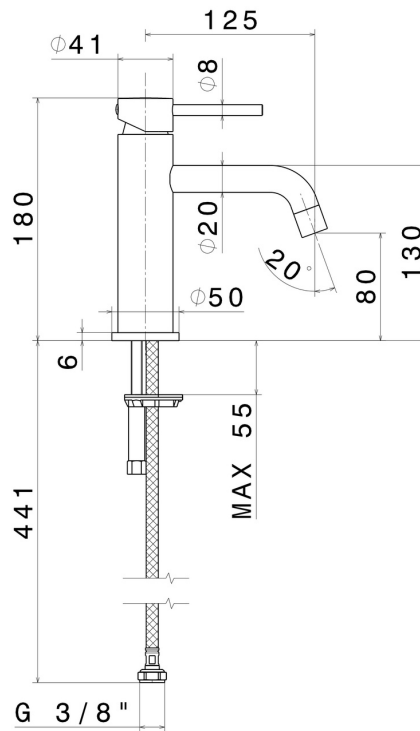

XT

4208.M0.070

Single lever basin mixer - finish Titanium Satin

Without pop-up waste set

FEATURES

Material	Brass
Technology	Low Lead - Save Water
Installation	Freestanding
Spout	Standard spout - Standard spout
Version	Standard
Hole type	Single hole
Control type	Single lever
Waste / Drain set	Without waste set
Water mixing	Mechanical

TECHNICAL DRAWING

XT

4208.M0.070

Single lever basin mixer - finish Titanium Satin

AVAILABLE FINISHES

M0.070

Titanium Satin

01.014