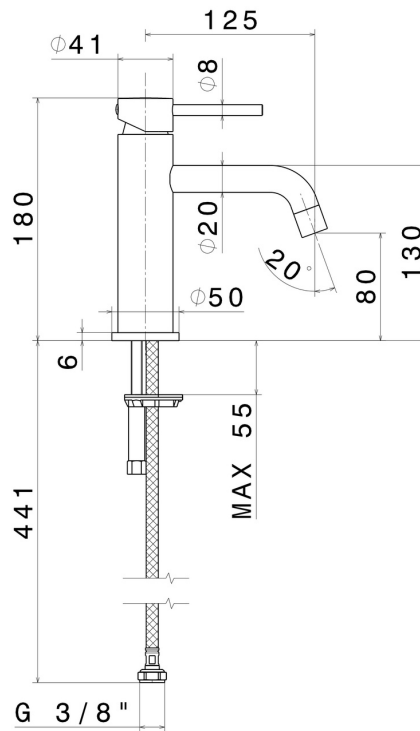

TECHNICAL DRAWING

AR Preview
try it in your home

More Details
on our [website](#)