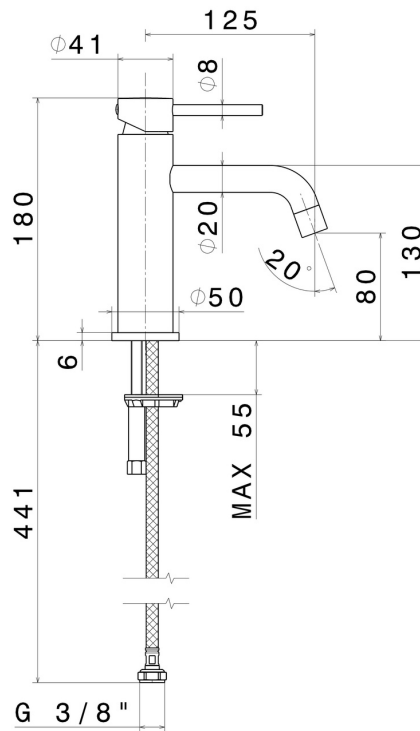

XT

4208.M0.072

Single lever basin mixer - finish Copper Satin

Without pop-up waste set

FEATURES

Material	Brass
Technology	Low Lead - Save Water
Installation	Freestanding
Spout	Standard spout - Standard spout
Version	Standard
Hole type	Single hole
Control type	Single lever
Waste / Drain set	Without waste set
Water mixing	Mechanical

TECHNICAL DRAWING

 **AR Preview**
try it in your home

More Details
on our [website](#)

XT

4208.M0.072

Single lever basin mixer - finish Copper Satin

AVAILABLE FINISHES

M0.072