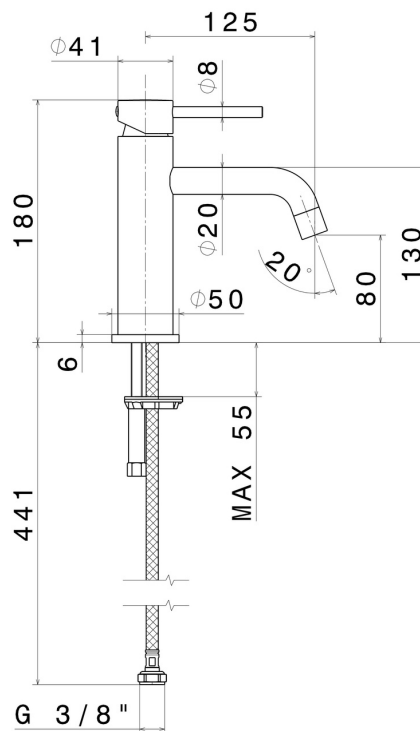

TECHNICAL DRAWING