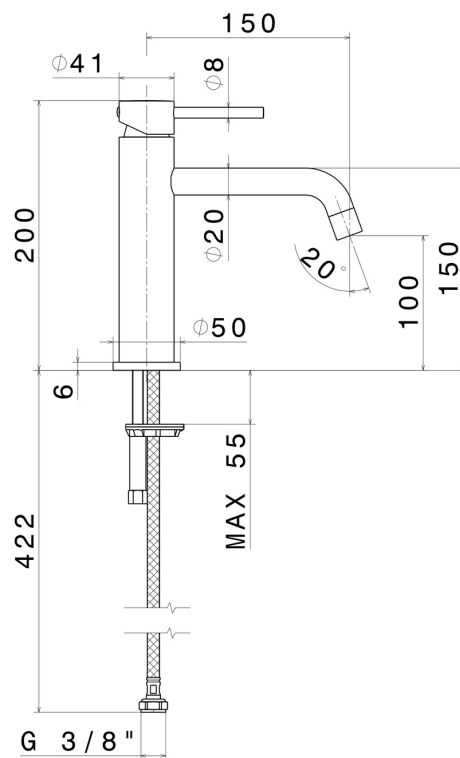

XT

4209.01.014

Single lever basin mixer - finish Matt White

Without pop-up waste set

FEATURES

Material	Brass
Technology	Low Lead - Save Water
Installation	Freestanding
Spout	Long spout
Version	Standard
Hole type	Single hole
Control type	Single lever
Waste / Drain set	Without waste set
Water mixing	Mechanical

TECHNICAL DRAWING

XT

4209.01.014

Single lever basin mixer - finish Matt White

AVAILABLE FINISHES

01.014

Matt White

01.093