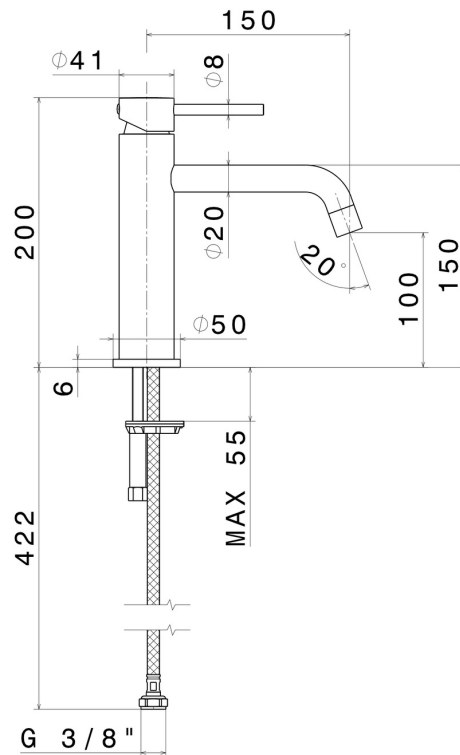

# XT

**4209.01.093**

Single lever basin mixer - finish Matt Black

Without pop-up waste set

## FEATURES

Material	<b>Brass</b>
Technology	<b>Low Lead - Save Water</b>
Installation	<b>Freestanding</b>
Spout	<b>Long spout</b>
Version	<b>Standard</b>
Hole type	<b>Single hole</b>
Control type	<b>Single lever</b>
Waste / Drain set	<b>Without waste set</b>
Water mixing	<b>Mechanical</b>

## TECHNICAL DRAWING

**XT**

**4209.01.093**

Single lever basin mixer - finish Matt Black

**AVAILABLE FINISHES**

---

**01.093**

Matt Black