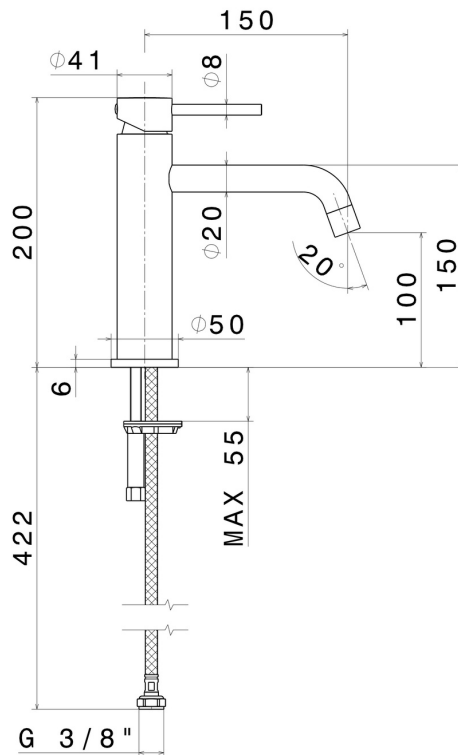

XT

4209.21.018

Single lever basin mixer - finish Chrome

Without pop-up waste set

FEATURES

Material	Brass
Technology	Low Lead - Save Water
Installation	Freestanding
Spout	Long spout
Version	Standard
Hole type	Single hole
Control type	Single lever
Waste / Drain set	Without waste set
Water mixing	Mechanical

TECHNICAL DRAWING

XT

4209.21.018

Single lever basin mixer - finish Chrome

AVAILABLE FINISHES

21.018

Chrome

01.014