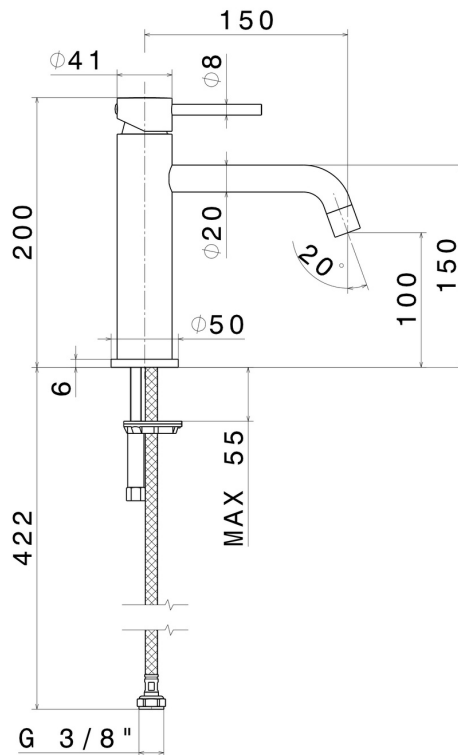

XT

4209.58.063

Single lever basin mixer - finish PVD Gun Metal

Without pop-up waste set

FEATURES

Material	Brass
Technology	Low Lead - Save Water
Installation	Freestanding
Spout	Long spout
Version	Standard
Hole type	Single hole
Control type	Single lever
Waste / Drain set	Without waste set
Water mixing	Mechanical

TECHNICAL DRAWING

 **AR Preview**
try it in your home

More Details
on our [website](#)

XT

4209.58.063

Single lever basin mixer - finish PVD Gun Metal

AVAILABLE FINISHES

58.063