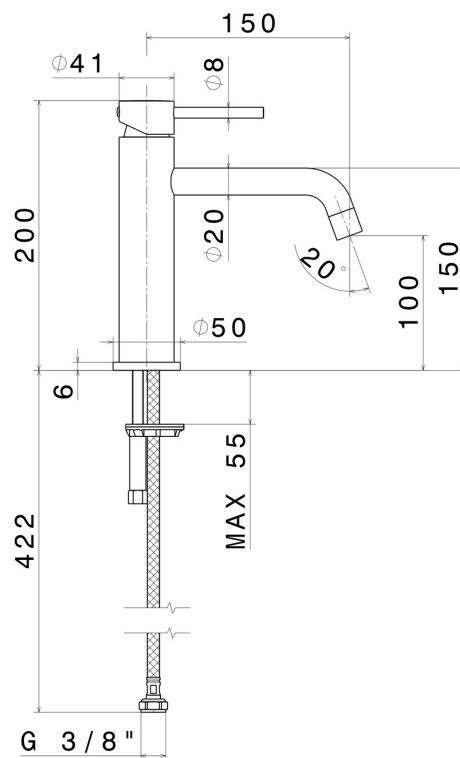

XT

4209.61.020

Single lever basin mixer - finish PVD Glossy Gold

Without pop-up waste set

PVD Glossy Gold

FEATURES

Material	Brass
Technology	Low Lead - Save Water
Installation	Freestanding
Spout	Long spout
Version	Standard
Hole type	Single hole
Control type	Single lever
Waste / Drain set	Without waste set
Water mixing	Mechanical

TECHNICAL DRAWING

 **AR Preview**
try it in your home

More Details
on our [website](#)

XT

4209.61.020

Single lever basin mixer - finish PVD Glossy Gold

AVAILABLE FINISHES

61.020