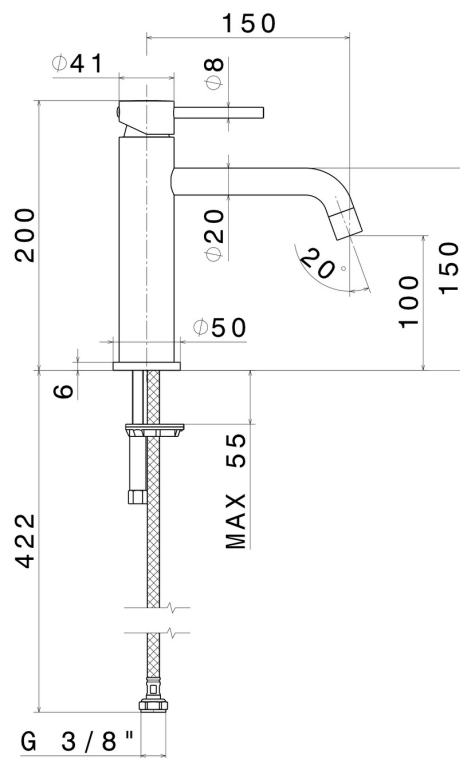

XT

4209.M0.070

Single lever basin mixer - finish Titanium Satin

Without pop-up waste set

FEATURES

Material	Brass
Technology	Low Lead - Save Water
Installation	Freestanding
Spout	Long spout
Version	Standard
Hole type	Single hole
Control type	Single lever
Waste / Drain set	Without waste set
Water mixing	Mechanical

TECHNICAL DRAWING

 **AR Preview**
try it in your home

More Details
on our [website](#)

XT

4209.M0.070

Single lever basin mixer - finish Titanium Satin

AVAILABLE FINISHES

M0.070