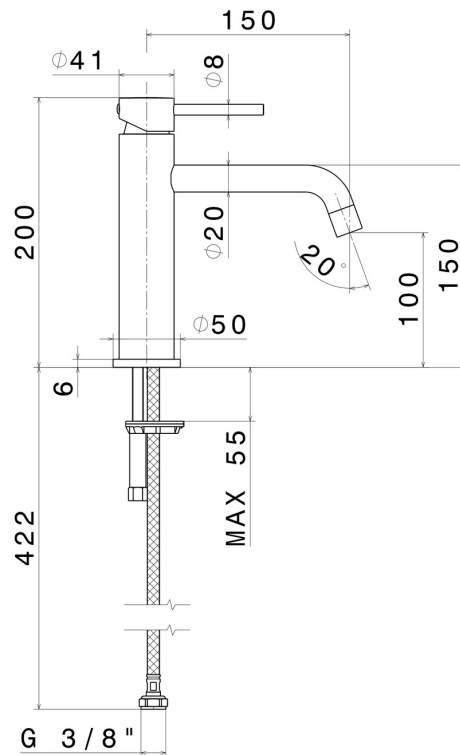

TECHNICAL DRAWING

AR Preview
try it in your home

More Details
on our [website](#)