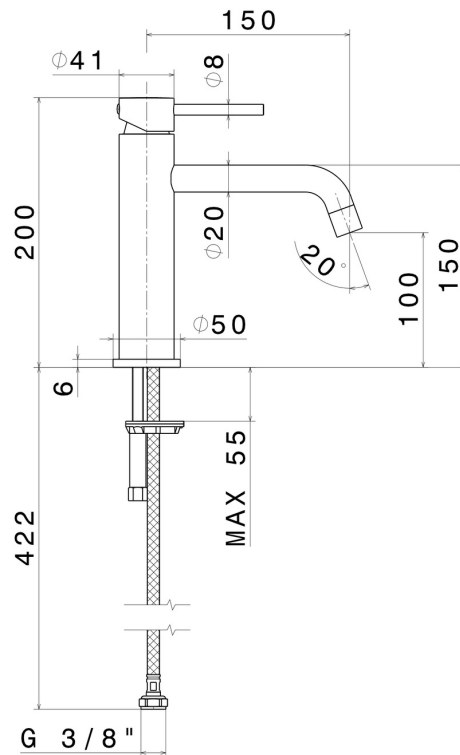

## 4209.M0.075

Single lever basin mixer - finish Copper Glossy

Without pop-up waste set

### FEATURES

Material	<b>Brass</b>
Technology	<b>Low Lead - Save Water</b>
Installation	<b>Freestanding</b>
Spout	<b>Long spout</b>
Version	<b>Standard</b>
Hole type	<b>Single hole</b>
Control type	<b>Single lever</b>
Waste / Drain set	<b>Without waste set</b>
Water mixing	<b>Mechanical</b>

### TECHNICAL DRAWING

**XT**

**4209.M0.075**

Single lever basin mixer - finish Copper Glossy

**AVAILABLE FINISHES**

---

**M0.075**

Copper Glossy