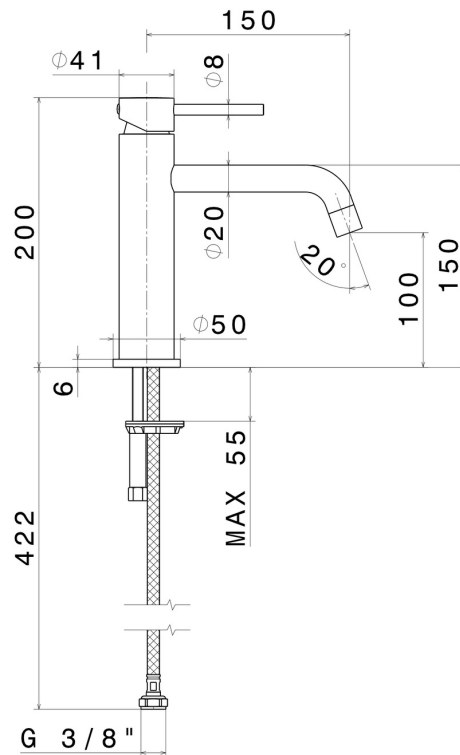

TECHNICAL DRAWING