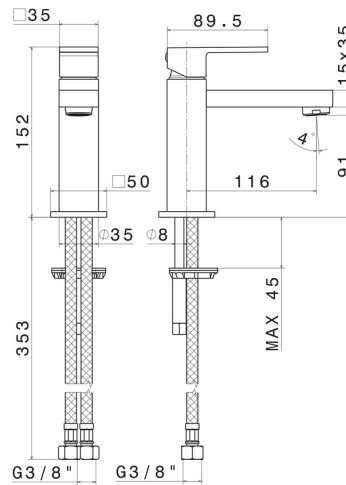

TECHNICAL DRAWING

AR Preview
try it in your home

More Details
on our [website](#)