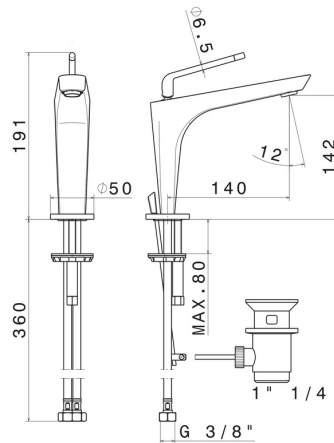

O'RAMA

68410.01.014

Single lever basin mixer - finish Matt White

FEATURES

Material	Brass
Technology	Save Water
Installation	Freestanding
Version	Standard
Hole type	Single hole
Control type	Single lever
Waste / Drain set	With waste set
Water mixing	Mechanical

TECHNICAL DRAWING

 **AR Preview**
try it in your home

More Details
on our [website](#)

O'RAMA

68410.01.014

Single lever basin mixer - finish Matt White

AVAILABLE FINISHES

01.014