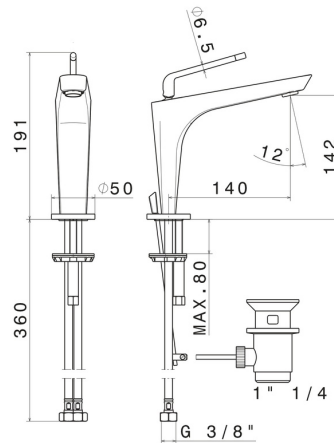

TECHNICAL DRAWING