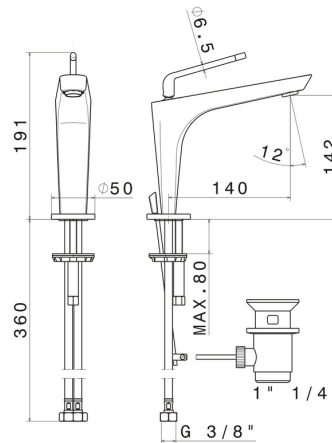

O'RAMA

68410.05.093

Single lever basin mixer - finish Chrome - Matt Black

Chrome - Matt Black

FEATURES

Material	Brass
Technology	Save Water
Installation	Freestanding
Version	Standard
Hole type	Single hole
Control type	Single lever
Waste / Drain set	With waste set
Water mixing	Mechanical

TECHNICAL DRAWING

 **AR Preview**
try it in your home

More Details
on our [website](#)

O'RAMA

68410.05.093

Single lever basin mixer - finish Chrome - Matt Black

AVAILABLE FINISHES

05.093