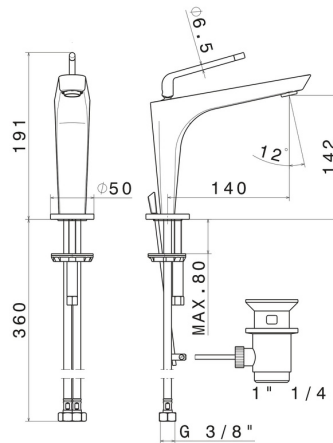

O'RAMA

68410.61.020

Single lever basin mixer - finish PVD Glossy Gold

FEATURES

Material	Brass
Technology	Save Water
Installation	Freestanding
Version	Standard
Hole type	Single hole
Control type	Single lever
Waste / Drain set	With waste set
Water mixing	Mechanical

TECHNICAL DRAWING

 **AR Preview**
try it in your home

More Details
on our [website](#)

O'RAMA

68410.61.020

Single lever basin mixer - finish PVD Glossy Gold

AVAILABLE FINISHES

61.020