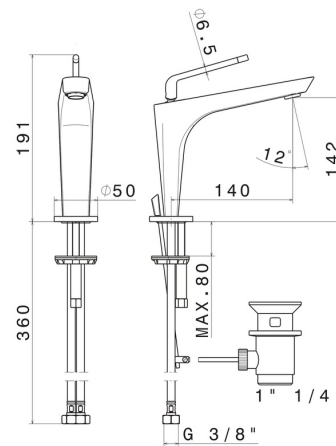

O'RAMA

68410.M2.070

Single lever basin mixer - finish Titanium Satin - Matt black

Titanium Satin - Matt black

FEATURES

Material	Brass
Technology	Save Water
Installation	Freestanding
Version	Standard
Hole type	Single hole
Control type	Single lever
Waste / Drain set	With waste set
Water mixing	Mechanical

TECHNICAL DRAWING

O'RAMA

68410.M2.070

Single lever basin mixer - finish Titanium Satin - Matt black

AVAILABLE FINISHES

M2.070

Titanium Satin - Matt black

01.014