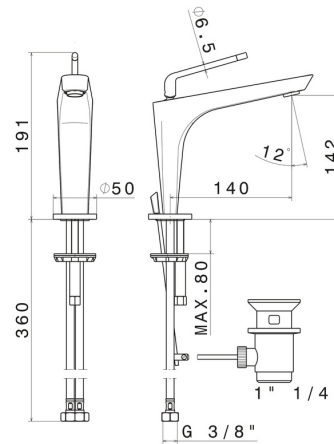

TECHNICAL DRAWING