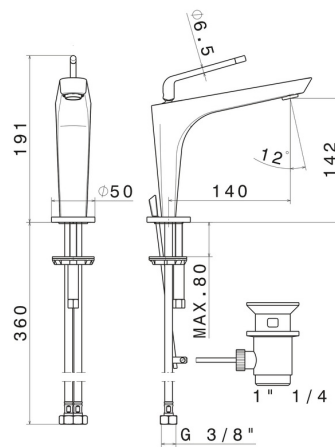

TECHNICAL DRAWING