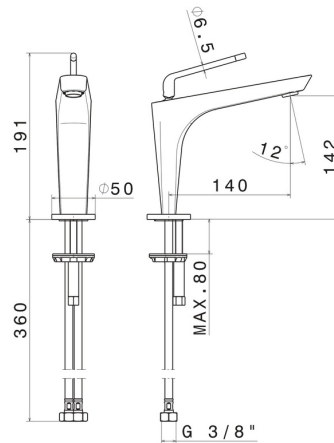

O'RAMA

68412.01.014

Single lever basin mixer - finish Matt White
Without pop-up waste set

FEATURES

Material	Brass
Technology	Save Water
Installation	Freestanding
Version	Standard
Hole type	Single hole
Control type	Single lever
Waste / Drain set	Without waste set
Water mixing	Mechanical

TECHNICAL DRAWING

AR Preview
try it in your home

More Details
on our [website](#)

O'RAMA
68412.01.014

Single lever basin mixer - finish Matt White

AVAILABLE FINISHES

01.014

Matt White