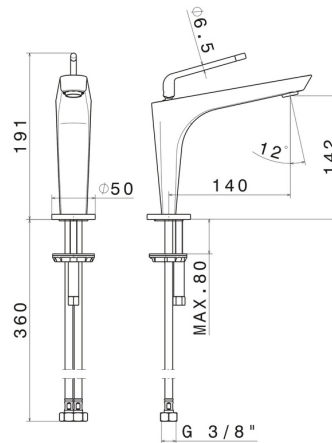

O'RAMA

68412.01.093

Single lever basin mixer - finish Matt Black
Without pop-up waste set

FEATURES

- | | |
|-------------------|--------------------------|
| Material | Brass |
| Technology | Save Water |
| Installation | Freestanding |
| Version | Standard |
| Hole type | Single hole |
| Control type | Single lever |
| Waste / Drain set | Without waste set |
| Water mixing | Mechanical |

TECHNICAL DRAWING

 **AR Preview**
try it in your home

More Details
on our [website](#)

O'RAMA

68412.01.093

Single lever basin mixer - finish Matt Black

AVAILABLE FINISHES

01.093