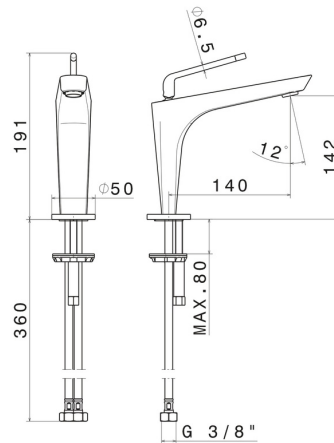

O'RAMA

68412.05.093

Single lever basin mixer - finish Chrome - Matt Black
Without pop-up waste set

Chrome - Matt Black

FEATURES

Material	Brass
Technology	Save Water
Installation	Freestanding
Version	Standard
Hole type	Single hole
Control type	Single lever
Waste / Drain set	Without waste set
Water mixing	Mechanical

TECHNICAL DRAWING

 **AR Preview**
try it in your home

More Details
on our [website](#)

O'RAMA

68412.05.093

Single lever basin mixer - finish Chrome - Matt Black

AVAILABLE FINISHES

05.093