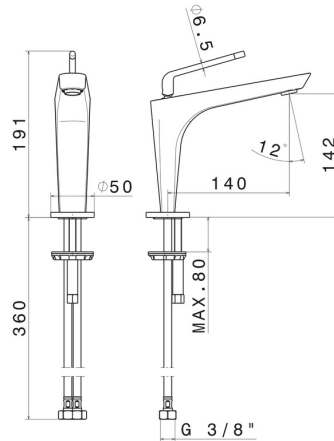

O'RAMA

68412.61.020

Single lever basin mixer - finish PVD Glossy Gold
Without pop-up waste set

FEATURES

Material	Brass
Technology	Save Water
Installation	Freestanding
Version	Standard
Hole type	Single hole
Control type	Single lever
Waste / Drain set	Without waste set
Water mixing	Mechanical

TECHNICAL DRAWING

O'RAMA

68412.61.020

Single lever basin mixer - finish PVD Glossy Gold

AVAILABLE FINISHES

61.020

PVD Glossy Gold

01.014