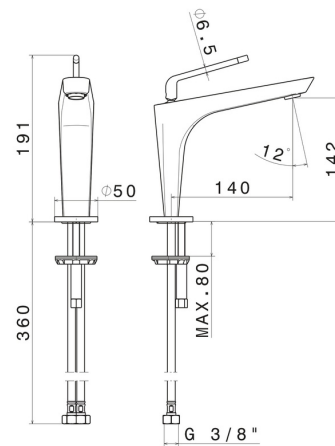

TECHNICAL DRAWING