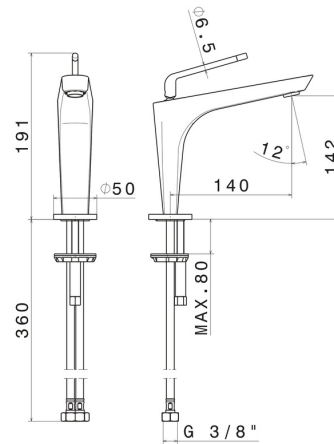

TECHNICAL DRAWING