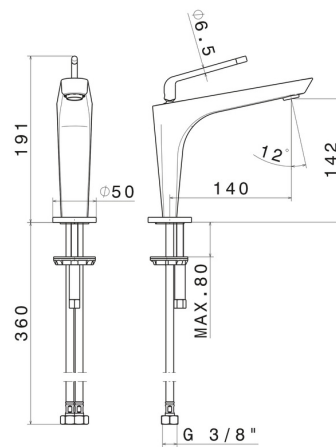

O'RAMA

68412.M2.072

Single lever basin mixer - finish Copper Satin - Matt black
Without pop-up waste set

FEATURES

Material	Brass
Technology	Save Water
Installation	Freestanding
Version	Standard
Hole type	Single hole
Control type	Single lever
Waste / Drain set	Without waste set
Water mixing	Mechanical

TECHNICAL DRAWING

 **AR Preview**
try it in your home

More Details
on our [website](#)

O'RAMA

68412.M2.072

Single lever basin mixer - finish Copper Satin - Matt black

AVAILABLE FINISHES

M2.072