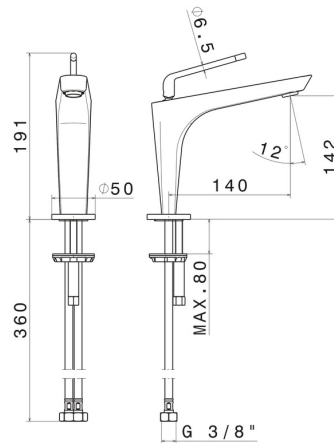

O'RAMA

68412.M2.075

Single lever basin mixer - finish Copper Glossy

Without pop-up waste set

FEATURES

| | |
|-------------------|--------------------------|
| Material | Brass |
| Technology | Save Water |
| Installation | Freestanding |
| Version | Standard |
| Hole type | Single hole |
| Control type | Single lever |
| Waste / Drain set | Without waste set |
| Water mixing | Mechanical |

TECHNICAL DRAWING

 **AR Preview**
try it in your home

More Details
on our [website](#)

O'RAMA

68412.M2.075

Single lever basin mixer - finish Copper Glossy

AVAILABLE FINISHES

M2.075