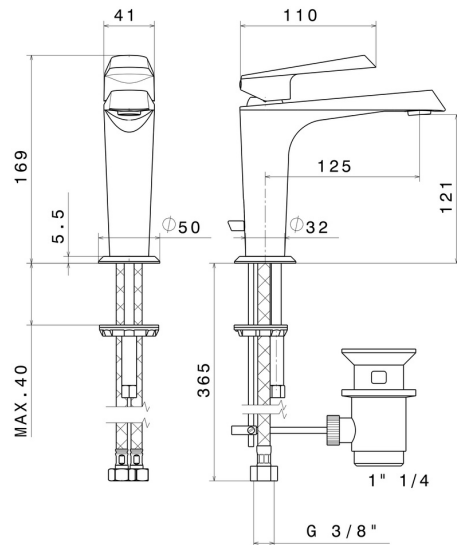

NIO

68910.21.018

Single lever basin mixer - finish Chrome

Chrome

FEATURES

- | | |
|-------------------|-----------------------|
| Material | Brass |
| Technology | Save Water |
| Installation | Freestanding |
| Version | Standard |
| Hole type | Single hole |
| Control type | Single lever |
| Waste / Drain set | With waste set |
| Water mixing | Mechanical |

TECHNICAL DRAWING

NIO

68910.21.018

Single lever basin mixer - finish Chrome

AVAILABLE FINISHES

21.018

Chrome

01.093