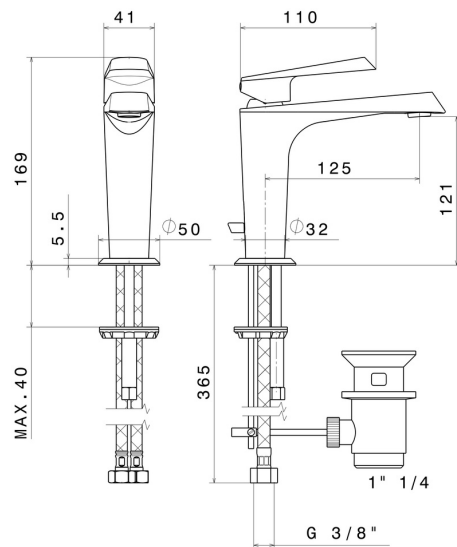

NIO

68910.59.066

Single lever basin mixer - finish PVD Brushed steel

PVD Brushed steel

FEATURES

Material	Brass
Technology	Save Water
Installation	Freestanding
Version	Standard
Hole type	Single hole
Control type	Single lever
Waste / Drain set	With waste set
Water mixing	Mechanical

TECHNICAL DRAWING

 **AR Preview**
try it in your home

More Details
on our [website](#)

NIO

68910.59.066

Single lever basin mixer - finish PVD Brushed steel

AVAILABLE FINISHES

59.066