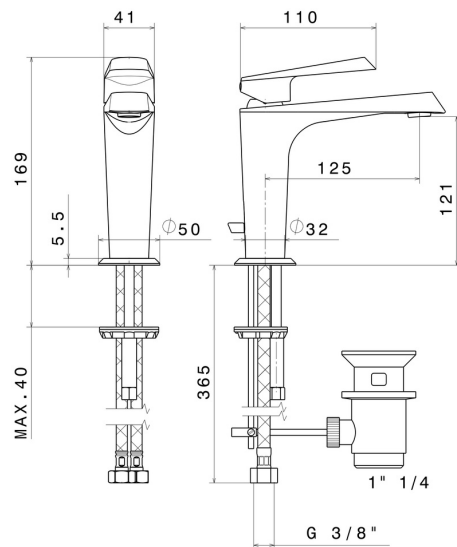

# NIO

**68910.59.097**

Single lever basin mixer - finish PVD Brushed Gold

PVD Brushed Gold

## FEATURES

Material	<b>Brass</b>
Technology	<b>Save Water</b>
Installation	<b>Freestanding</b>
Version	<b>Standard</b>
Hole type	<b>Single hole</b>
Control type	<b>Single lever</b>
Waste / Drain set	<b>With waste set</b>
Water mixing	<b>Mechanical</b>

## TECHNICAL DRAWING

**NIO**

**68910.59.097**

Single lever basin mixer - finish PVD Brushed Gold

**59.066**

finish PVD Brushed steel