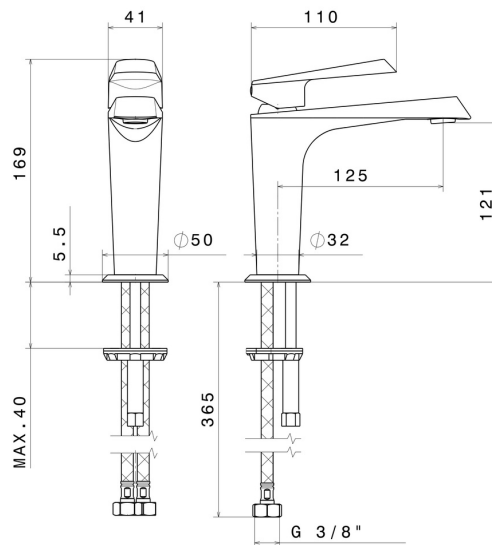

TECHNICAL DRAWING

AR Preview
try it in your home

More Details
on our [website](#)