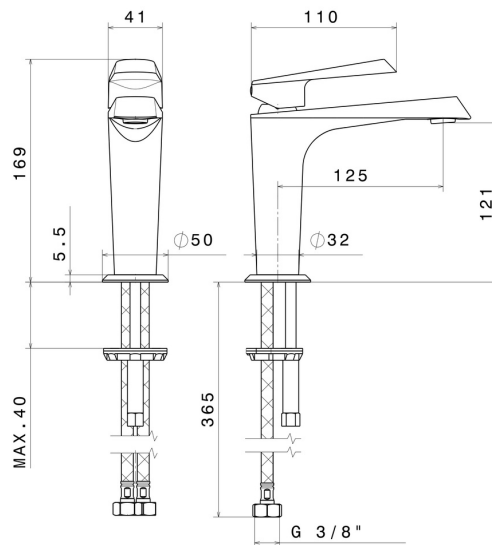

NIO

68912.21.018

Single lever basin mixer - finish Chrome

Without pop-up waste set

FEATURES

- | | |
|-------------------|--------------------------|
| Material | Brass |
| Technology | Save Water |
| Installation | Freestanding |
| Version | Standard |
| Hole type | Single hole |
| Control type | Single lever |
| Waste / Drain set | Without waste set |
| Water mixing | Mechanical |

TECHNICAL DRAWING

 **AR Preview**
try it in your home

More Details
on our [website](#)

NIO

68912.21.018

Single lever basin mixer - finish Chrome

AVAILABLE FINISHES

21.018